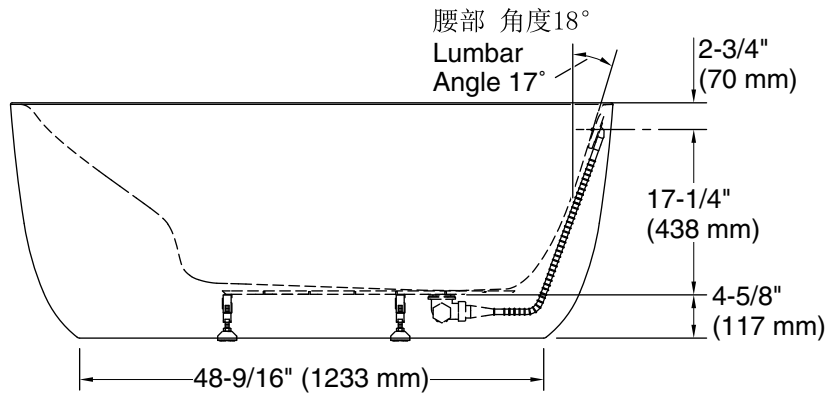

如果与所示的排水管 连接
测量值没有变化 (18355T)
No change in measurement if connected
with drain illustrated.(18355T)

科勒公司保留随时修改产品规格的权利，恕不另行通知。
如需查看最新的规格表，请访问 kohler.com.cn。

**Kohler Co. reserves the right to make revisions without notice to product specifications.
For the most current Specification Sheet, go to kohler.com.cn.**