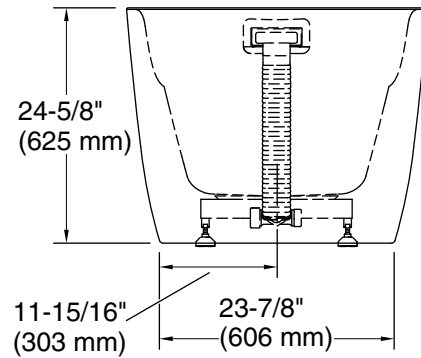

如果与所示的排水管 连接
测量值没有变化 (18355T)
No change in measurement if connected
with drain illustrated.(18355T)

科勒公司保留随时修改产品规格的权利，恕不另行通知。
如需查看最新的规格表，请访问 kohler.com.cn。

**Kohler Co. reserves the right to make revisions without notice to product specifications.
For the most current Specification Sheet, go to kohler.com.cn.**